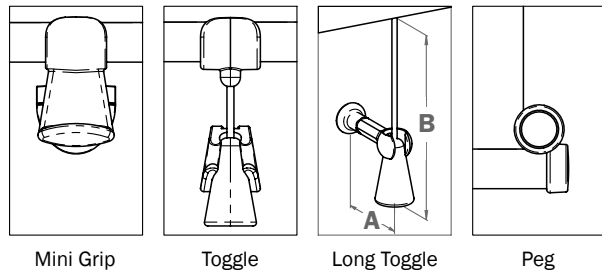

Customer _____
 Address _____

Tel _____
 Fax _____
 Mobile _____
 Email _____

Order _____
 Quote _____
 Project Name _____
 Project Location _____
 Date _____

Window ID	Location	Dimension Info			Fabric	Housing Colour	Hold Down Options	Fixings	Qty
		Overall	or ¹	Fabric					
		width (Z)	Width (X) ²	Fabric Drop (Y) ³					
					Solar White Shield From Collection Code	Silver Anodized White Beige	Mini Grip Toggle Long Toggle Pegs	Top Face	
					Solar White Shield From Collection Code	Silver Anodized White Beige	Mini Grip Toggle Long Toggle Pegs	Top Face	

Notes:

1. Please provide either 'X' or 'Z' measurement.
 2. Width: Min 200mm (7 3/4") - Max 1200 mm (47 1/4").
 3. Maximum drop is dictated by the chosen fabric.
 4. Standard fabric is Solar Shield White, for other fabrics see fabric collection.
- * Blinds over 800 mm (31 1/2") wide have two handles (All dimensions converted to the nearest 1/8". If sizes are critical, please use metric measurements).

A = 35.4mm [1 3/8"]
 B = 80.4mm [3 1/8"]