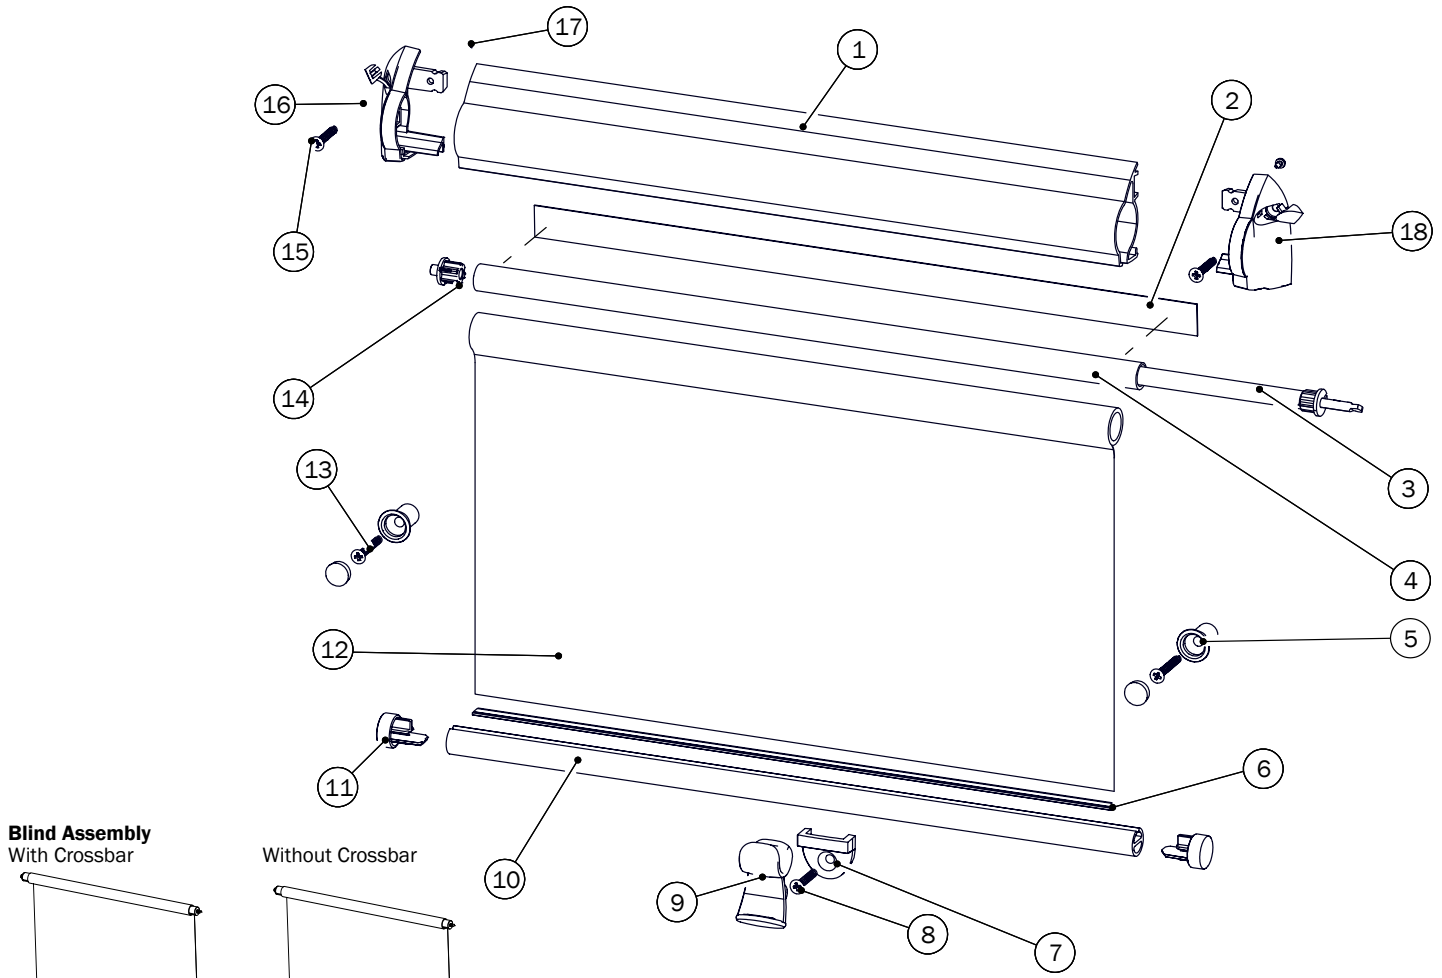

HATCHSHADE2 Exploded Parts Diagram

Recommended Spare part Kitsw

Blind Assembly

Oceanair Kit Part No.	Kit Description	Item No,s
AC-HSH2-**-BLINDASS+XB	With crossbar	2, 3, 4, 6, 9, 10, 11, 12, 14,
AC-HSH2-**-BLINDASS	Without crossbar	2, 3, 4, 6, 12, 14

** Replace with either standard size number or X/Y dimensions of screen

Roller cover Endcaps

Oceanair Kit Part No.	Kit Description	Item No,s
AC-HSH2-ENDCAP-B/G/W*2	Endcap kit Beige, Grey or White	16,18

Crossbar Endcaps

Oceanair Kit Part No.	Kit Description	Item No,s
AC-HSH2-XBAR ENDCAPS-B/G/W*2	Crossbar endcap Beige, Grey or White	11 (2 off)

Fixing kits

Oceanair Kit Part No.	Kit Description	Item No,s
AC-HSH2-FIXING KIT-B/G/W*2	Fixing kit Beige, Grey or White	5 (2 off) 8, 13 (2 off), 15 (2 off), 19, 20

Toggle

Oceanair Kit Part No.	Kit Description	Item No,s
AC-HSH2-TOGGLE & CORD CATCH SET-B/G/W*2	Toggle Set Beige, Grey or White	8, 19, 20

Item	Description	Qty
1	Roller Cover	1
2	Double sided tape	1
3	Spring A	1
4	Roller	1
5	Peg & Cap	2
6	Tape	1
7	Minigrip Hold Down clip	1
8	Screw No6 x 19mm CSK	1
9	Minigrip Hold Down	1
10	Crossbar	1
11	Crossbar End Cap	2
12	Fabric	1
13	Screw No6 x 25mm CSK	2
14	Idler bearing	2
15	Screw No6 x 19mm	2
16	LH Roller Cover End Cap	1
17	Cover Screws	2
18	RH Roller Cover End Cap	1
19	Toggle	1
20	Toggle Catch	1