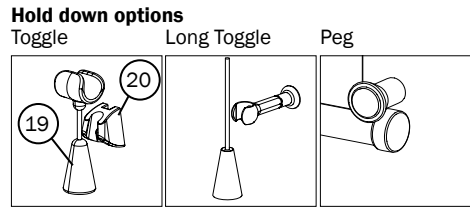

HATCHSHADE2 Exploded Parts Diagram

Recommended Spare part Kitsw

Blind Assembly

Oceanair Kit Part No.	Kit Description	Item No,s
AC-HSH2-**-BLINDASS+XB	With crossbar	2, 3, 4, 6, 9, 10, 11, 12, 14,
AC-HSH2-**-BLINDASS	Without crossbar	2, 3, 4, 6, 12, 14

** Replace with either standard size number or X/Y dimensions of screen

Roller cover Endcaps

Oceanair Kit Part No.	Kit Description	Item No,s
AC-HSH2-ENDCAP-B/G/W*2	Endcap kit Beige, Grey or White	16,18

Crossbar Endcaps

Toggle

Oceanair Kit Part No.	Kit Description	Item No,s
AC-HSH2-TOGGLE & CORD CATCH SET-B/G/W*2	Toggle Set Beige, Grey or White	8, 19, 20

Item	Description	Qty
1	Roller Cover	1
2	Double sided tape	1
3	Spring A	1
4	Roller	1
5	Peg & Cap	2
6	Tape	1
7	Minigrip Hold Down clip	1
8	Screw No6 x 19mm CSK	1
9	Minigrip Hold Down	1
10	Crossbar	1
11	Crossbar End Cap	2
12	Fabric	1
13	Screw No6 x 25mm CSK	2
14	Idler bearing	2
15	Screw No6 x 19mm	2
16	LH Roller Cover End Cap	1
17	Cover Screws	2
18	RH Roller Cover End Cap	1
19	Toggle	1
20	Toggle Catch	1